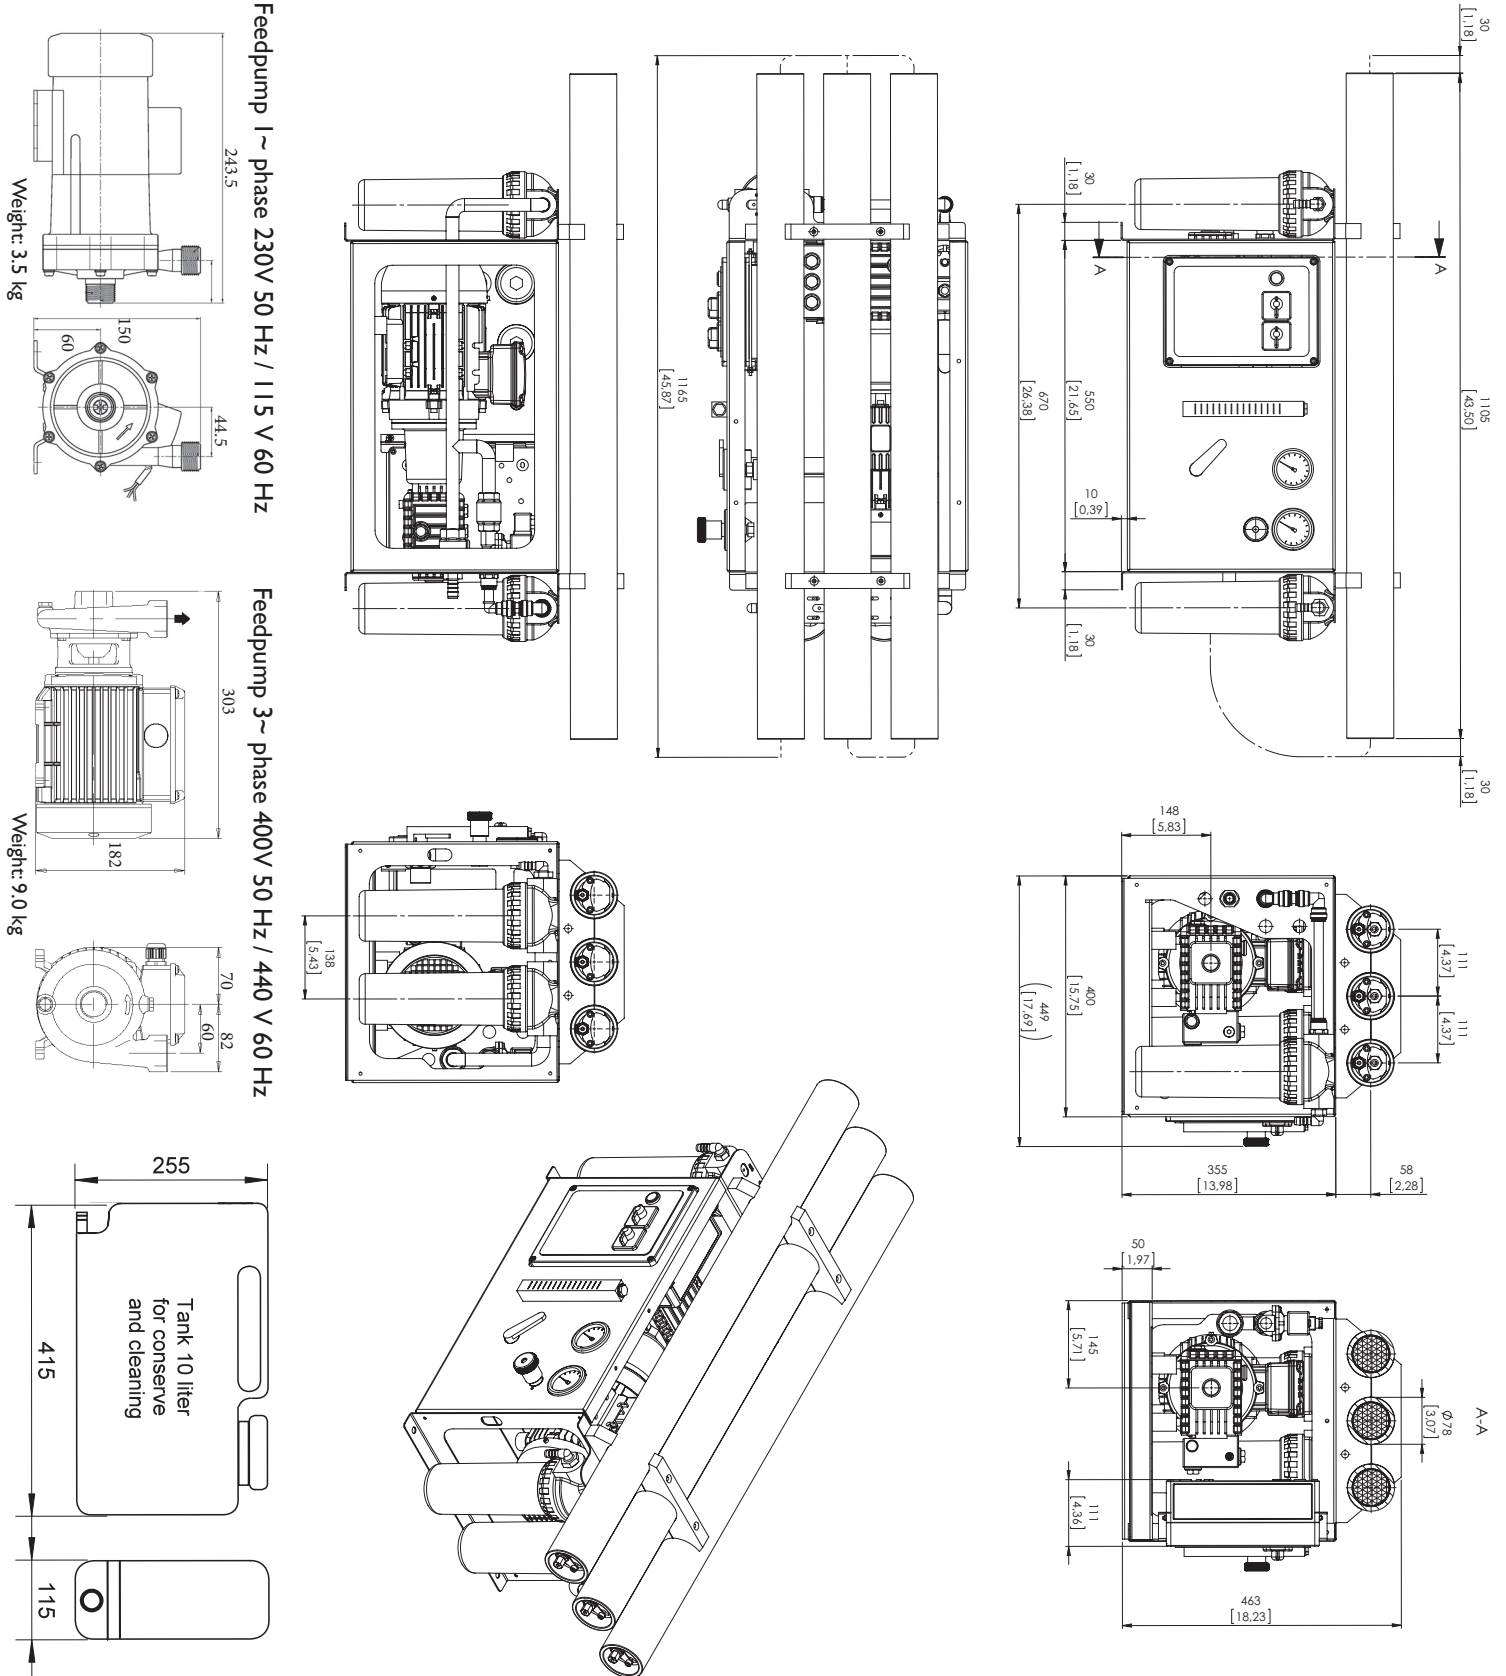

Data sheet KC 150 - 240

watermaker AQUA | TEC

All dimensions in mm. All information without obligation, errors reserved. We reserve the right to make changes due to technical advancements without prior notice.