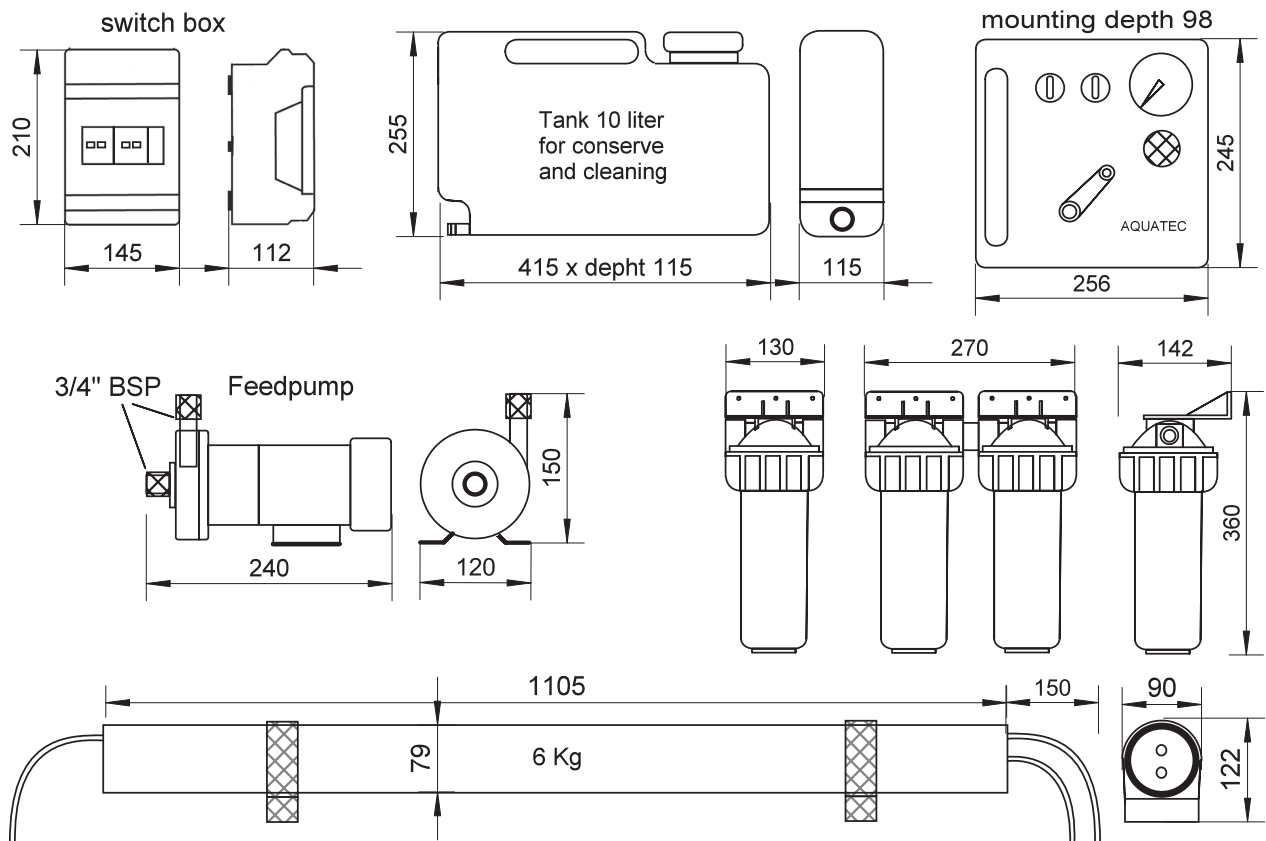

AC 75

AC I35

	AC 75	AC I35
Production liter/ h	75 liter	135 liter
Feedflow liter seawater/ minute	10 liter	
Temperature range seawater	+ 4° to 38° Celsius	
Working pressure maximum	55 bar (800 psi)	
Number of membranes/ typ	1 pc. SW30- 2540	2 pc. SW30- 2540
Pressure vessel	FRP (GFK)	
Power requirement high pressure pump	I~ 230V/ 50 Hz - 6.9 A	
Power requirement feed pump	I~ 230V/ 50 Hz - 0.3 A	
Operation time at 30° C ambient temp.	continuous duty	
Noise level	71 dB	
Weight	43 / 45 kg	49,5 / 51,5 kg
Continuous generator power required	min. 3,5 KW	

All dimensions in mm. All information without obligation, errors reserved. We reserve the right to make changes due to technical advancements without prior notice.

AC 75 / I35 high pressure pump unit long version flexible coupling (option)

All dimensions in mm. All information without obligation, errors reserved. We reserve the right to make changes due to technical advancements without prior notice.

All dimensions in mm. All information without obligation, errors reserved. We reserve the right to make changes due to technical advancements without prior notice.