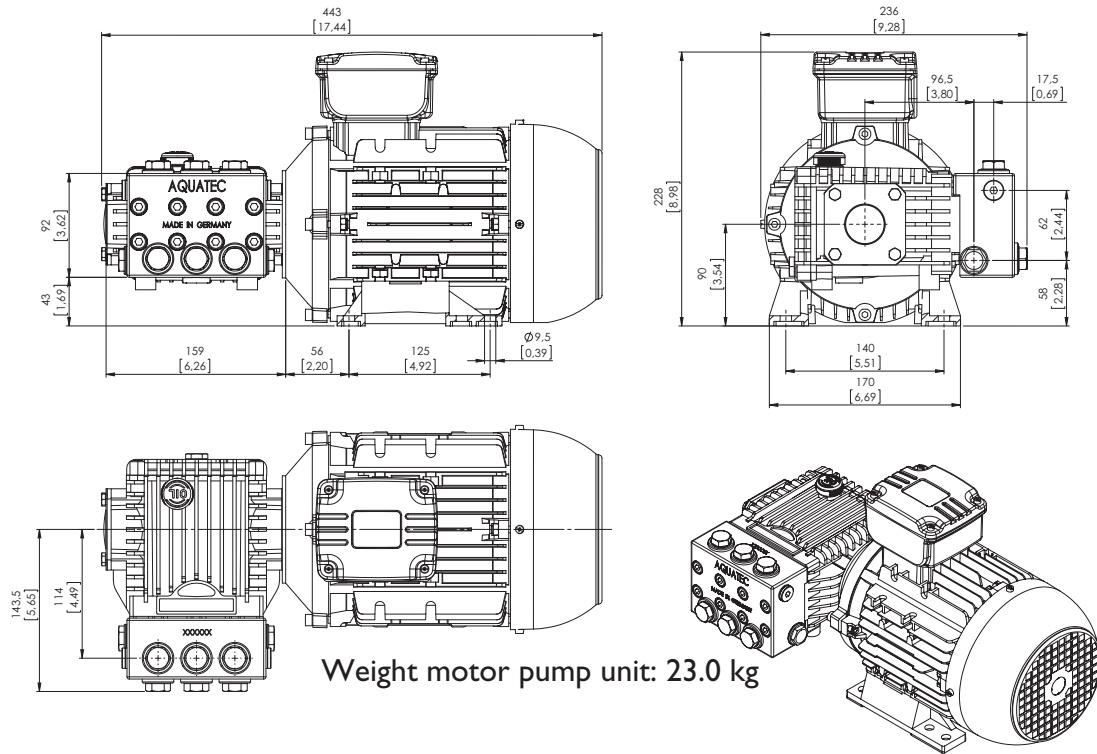

AC 75

AC I35

	AC 75	AC I35
Production liter/ h	75 liter	135 liter
Feedflow liter seawater/ minute	10 liter	
Temperature range seawater	+ 4° to 38° Celsius	
Working pressure maximum	55 bar (800 psi)	
Number of membranes/ typ	1 pc. SW30- 2540	2 pc. SW30- 2540
Pressure vessel	FRP (GFK)	
Power requirement high pressure pump	I~ 230V/ 50 Hz - 6.9 A	
Power requirement feed pump	I~ 230V/ 50 Hz - 0.3 A	
Operation time at 30° C ambient temp.	continuous duty	
Noise level	71 dB	
Weight	43 / 45 kg	49,5 / 51,5 kg
Continuous generator power required	min. 3,5 KW	

Aquatec Watermakers are designed for permanent installation on ships. Operation of the system is only permitted with clean seawater. The drinking water production changes according to the salinity, the temperature of the seawater and the age of the R.O. membrane. The data regarding the fresh waterproduction apply to a salinity of 35 grams/ liter at a temperature of 25° Celsius (77° Fahrenheit) at then ew membrane. A discrepancy up to 10% +/- is within the usual range. At current consumption, discrepancies of up to 5%, especially in the first 50 hours of operation, are usual. Data based on 230 volt 50Hz

All dimensions in mm. All information without obligation, errors reserved. We reserve the right to make changes due to technical advancements without prior notice.

AC 75 / I35 high pressure pump unit long version flexible coupling (option)