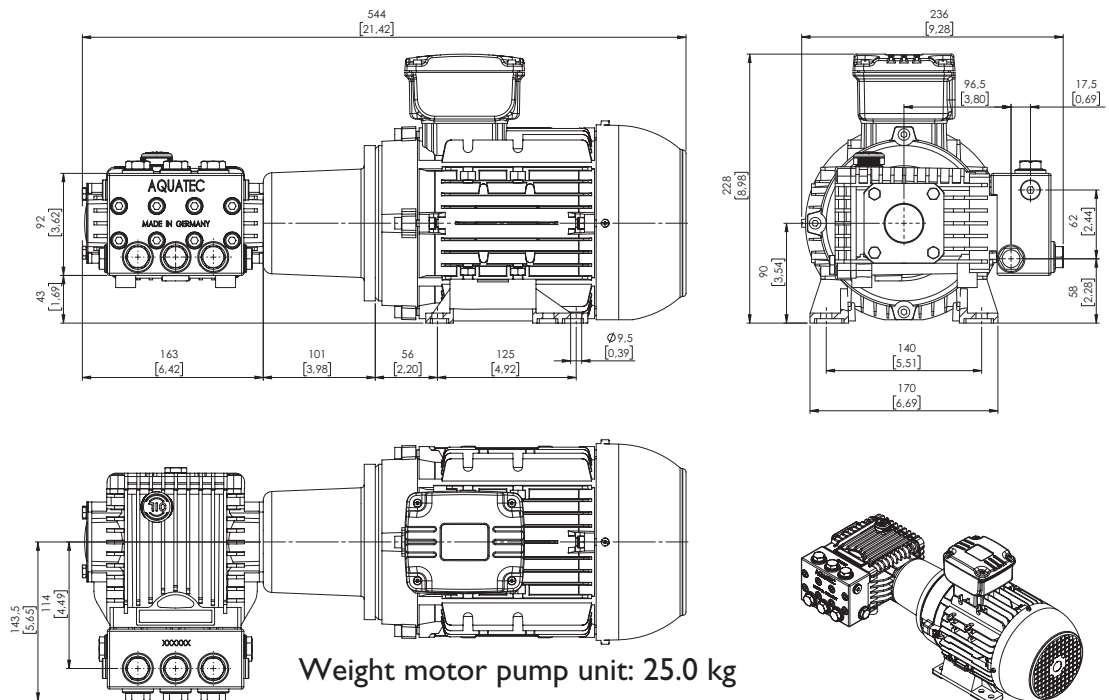

AC 75

AC I35

	AC 75	AC I35
Production liter/ h	75 liter	135 liter
Feedflow liter seawater/ minute	10 liter	
Temperature range seawater	+ 4° to 38° Celsius	
Working pressure maximum	55 bar (800 psi)	
Number of membranes/ typ	1 pc. SW30- 2540	2 pc. SW30- 2540
Pressure vessel	FRP (GFK)	
Power requirement high pressure pump	I~ 230V/ 50 Hz - 6.9 A	
Power requirement feed pump	I~ 230V/ 50 Hz - 0.3 A	
Operation time at 30° C ambient temp.	continuous duty	
Noise level	71 dB	
Weight	43 / 45 kg	49,5 / 51,5 kg
Continuous generator power required	min. 3,5 KW	

Aquatec Watermakers are designed for permanent installation on ships. Operation of the system is only permitted with clean seawater. The drinking water production changes according to the salinity, the temperature of the seawater and the age of the R.O. membrane. The data regarding the fresh waterproduction apply to a salinity of 35 grams/ liter at a temperature of 25° Celsius (77° Fahrenheit) at then ew membrane. A discrepancy up to 10% +/- is within the usual range. At current consumption, discrepancies of up to 5%, especially in the first 50 hours of operation, are usual. Data based on 230 volt 50Hz

All dimensions in mm. All information without obligation, errors reserved. We reserve the right to make changes due to technical advancements without prior notice.

AC 75 / I35 high pressure pump unit long version flexible coupling (option)